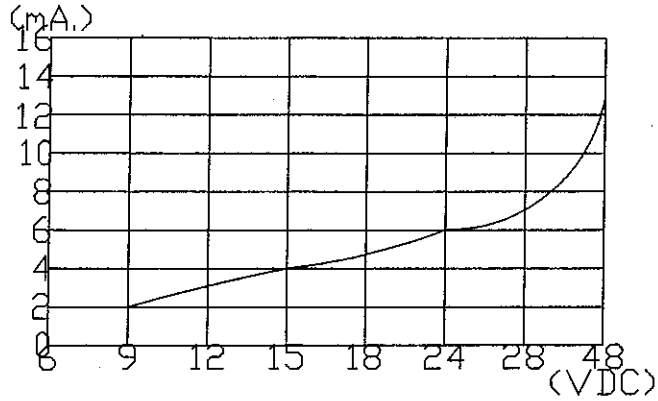

Unit:mm.
Tolerance:
±0.5mm.

***Panel mounting(fits 1 1/8" dia. panel openings up to 1/4" thick)

Knurled Nut (NON-UL)

Oscillating Frequency(Hz)	2900±500Hz.
Operating Voltage(VDC)	6~48
Current Consumption at 12VDC (mA,maximum)	3
Sound Pressure Level at 30cm/12VDC(dB,minimum)	80
Tone	Continuous
Operating Temperature(°)	-20~+60
Storage Temperature(°)	-30~+70
Weight (Gram)	35