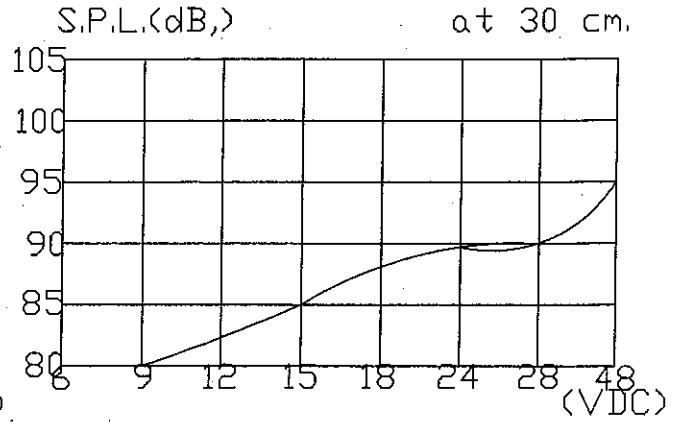

Unit:mm.
Tolerance:
±0.5mm.

***Panel mounting(fits 1 1/8" dia. panel openings up to 1/4" thick)

Knurled Nut (NON-UL)

Oscillating Frequency(Hz)	2900±500Hz.
Operating Voltage(VDC)	6~48
Current Consumption at 12VDC (mA,maximum)	3
Sound Pressure Level at 30cm/12VDC(dB,minimum)	80
Tone	Continuous
Operating Temperature(°)	-20~+60
Storage Temperature(°)	-30~+70
Weight (Gram)	35