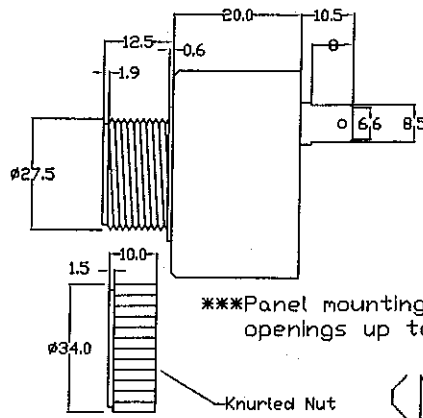

Unit:mm.
Tolerance:
±0.5mm.

***Panel mounting(fits 1 1/8" dia. panel openings up to 1/4" thick)

Knurled Nut (NON-UL)

Oscillating Frequency(Hz)	2900±500Hz.
Operating Voltage(VDC)	6~48
Current Consumption at 12VDC (mA,maximum)	3
Sound Pressure Level at 30cm/12VDC(dB,minimum)	80
Tone	Continuous
Operating Temperature(°)	-20~+60
Storage Temperature(°)	-30~+70
Weight (Gram)	35

PIEZO AUDIO INDICATOR		PART NO.
DRAWN 2012/6/1		2948(RoHS)
UNIT: mm.		
EDITION: 1		MATERIAL
SHEET 1 OF 1		ABS UL-94 1/16" HB

SHOGYO

SHOGYO INTERNATIONAL CORP.
6851 JERICHO TURNPIKE, SYOSSET, N.Y. 11791
TEL: (516) 921-9111 • FAX: (516) 921-3777
www.shogyo.com