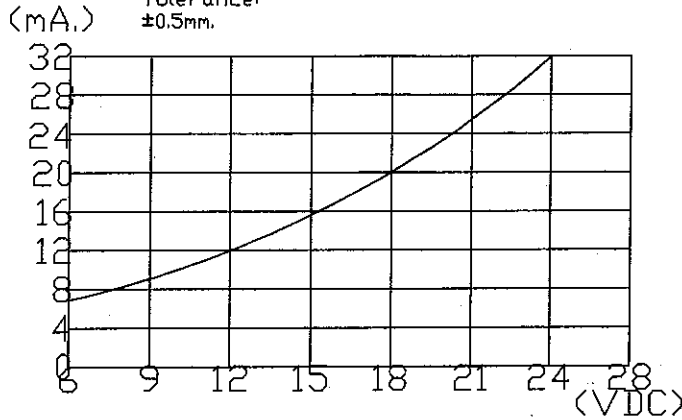

\*\*\*Panel mounting (fits 1/8" dia. panel openings up to 1/4" thick)

(NON-UL)

Unit:mm,  
Tolerance:  
±0.5mm.

Oscillating Frequency(Hz)	2900±500Hz.
Operating Voltage(VDC)	6~28
Current Consumption at 12VDC (mA.maximum)	12
Sound Pressure Level at 30cm/12VDC(dB.minimum)	95
Tone	Continuous
Operating Temperature(°)	-20~+60
Storage Temperature(°)	-30~+70
Weight (Gram)	36