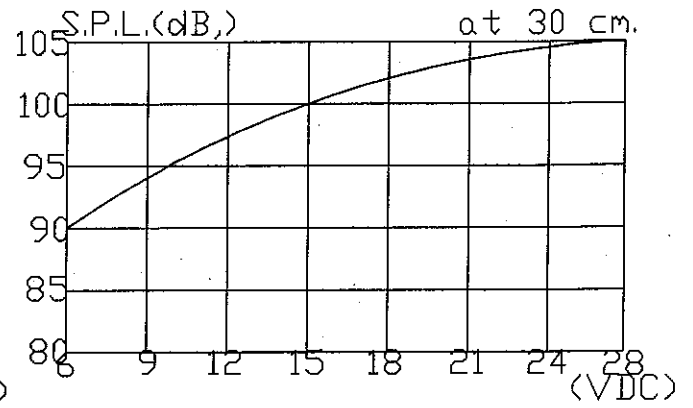

\*\*\*Panel mounting (fits 1/8" dia. panel openings up to 1/4" thick)

(NON-UL)

Unit:mm,  
Tolerance:  
±0.5mm.

Oscillating Frequency(Hz)	2900±500Hz.
Operating Voltage(VDC)	6~28
Current Consumption at 12VDC (mA.maximum)	12
Sound Pressure Level at 30cm/12VDC(dB.minimum)	95
Tone	Continuous
Operating Temperature(°)	-20~+60
Storage Temperature(°)	-30~+70
Weight (Gram)	36