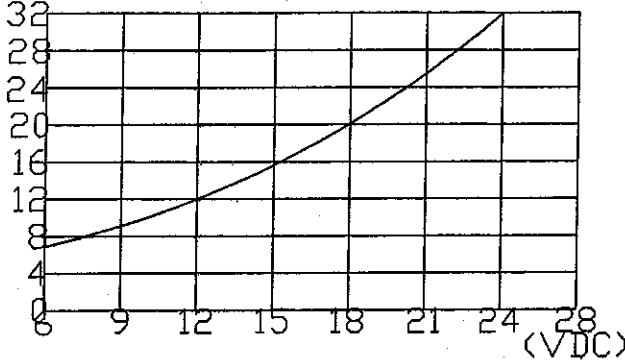

Unit:mm.  
Tolerance:  
±0.5mm.

(mA.) VOLUME CONTROL RANGE:1 - 10 dB.

Oscillating Frequency(Hz)	2900±500Hz.
Operating Voltage(VDC)	6~28
Current Consumption at 12VDC (mA.maximum)	12
Sound Pressure Level at 30cm/12VDC(dB.minimum)	92
Tone	Cont.+ Fast Pulse(3Hz.)
Operating Temperature(°)	-20~+60
Storage Temperature(°)	-30~+70
Weight (Gram)	36