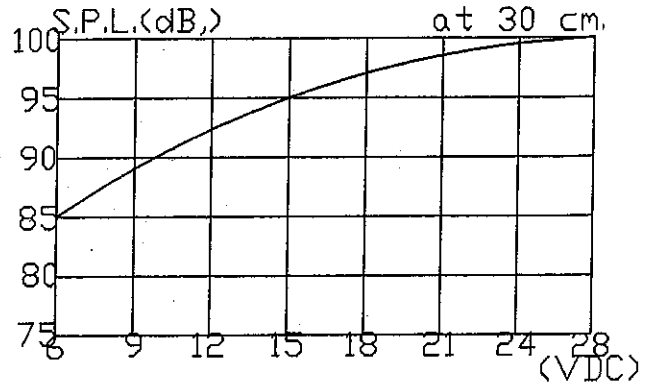

Unit:mm.  
Tolerance:  
±0.5mm.

(mA.) VOLUME CONTROL RANGE:1 - 10 dB.

Oscillating Frequency(Hz)	2900±500Hz.
Operating Voltage(VDC)	6~28
Current Consumption at 12VDC (mA.maximum)	12
Sound Pressure Level at 30cm/12VDC(dB.minimum)	92
Tone	Cont.+ Fast Pulse(3Hz.)
Operating Temperature(°)	-20~+60
Storage Temperature(°)	-30~+70
Weight (Gram)	36