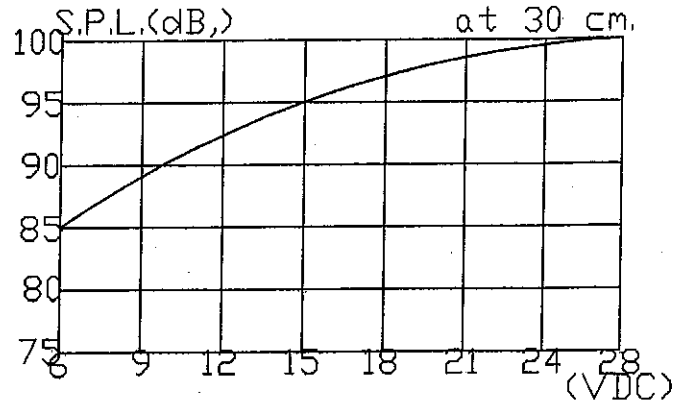

Unit:mm.
Tolerance:
±0.5mm.

***Panel mounting(fits 1/8" dia. panel openings up to 1/4" thick)

(NON-UL)

(mA,) VOLUME CONTROL RANGE: 1 - 10 dB.

Oscillating Frequency(Hz)	2900±500Hz.
Operating Voltage(VDC)	6~28
Current Consumption at 12VDC (mA,maximum)	12
Sound Pressure Level at 30cm/12VDC(dB,minimum)	92
Tone	Cont.+ Slow Pulse(1.2Hz.)
Operating Temperature(°)	-20~+60
Storage Temperature(°)	-30~+70
Weight (Gram)	36