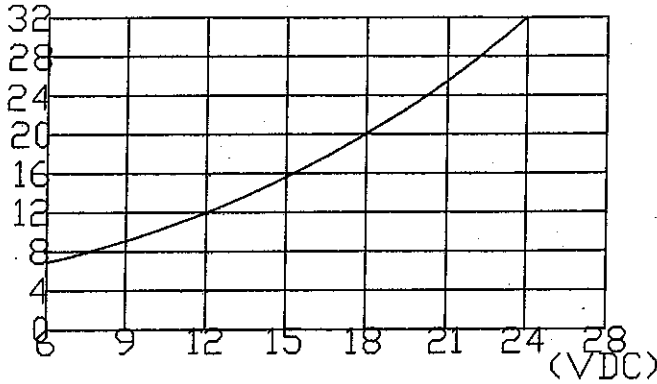

Unit:mm.
Tolerance:
±0.5mm.

***Panel mounting(fits 1/8" dia. panel openings up to 1/4" thick)

(NON-UL)

(mA,) VOLUME CONTROL RANGE: 1 - 10 dB.

Oscillating Frequency(Hz)	2900±500Hz.
Operating Voltage(VDC)	6~28
Current Consumption at 12VDC (mA,maximum)	12
Sound Pressure Level at 30cm/12VDC(dB,minimum)	92
Tone	Cont.+ Slow Pulse(1.2Hz.)
Operating Temperature(°)	-20~+60
Storage Temperature(°)	-30~+70
Weight (Gram)	36