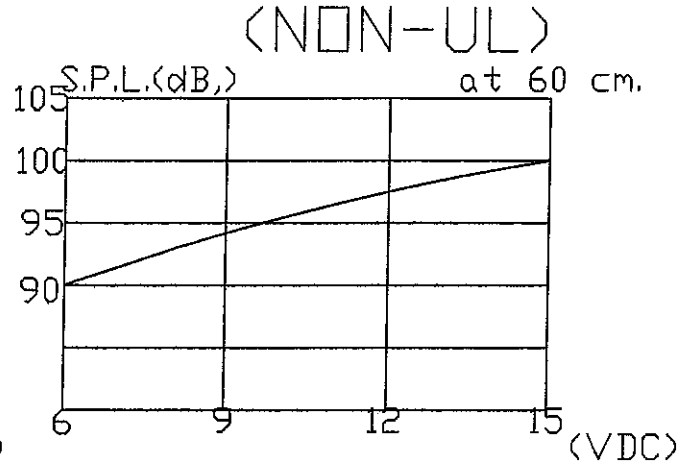

***Panel mounting (fits 1/8" dia. panel openings up to 1/4" thick)

Oscillating Frequency(Hz)	2.2 - 3.0Khz.
Operating Voltage(VDC)	6 - 15
Tone	Hi - Low
Operating Temperature(°)	-20~+60
Storage Temperature(°)	-20~+70
Weight (Gram)	68