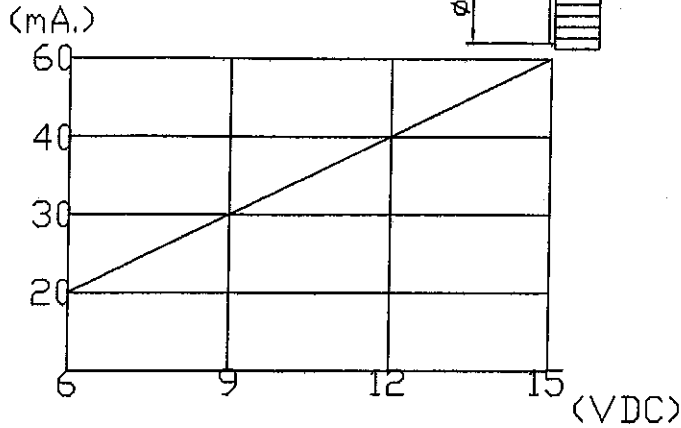

***Panel mounting (fits 1/8" dia. panel openings up to 1/4" thick)

Oscillating Frequency(Hz)	2.2 - 3.0Khz.
Operating Voltage(VDC)	6 - 15
Tone	Hi - Low
Operating Temperature(°)	-20~+60
Storage Temperature(°)	-20~+70
Weight (Gram)	68