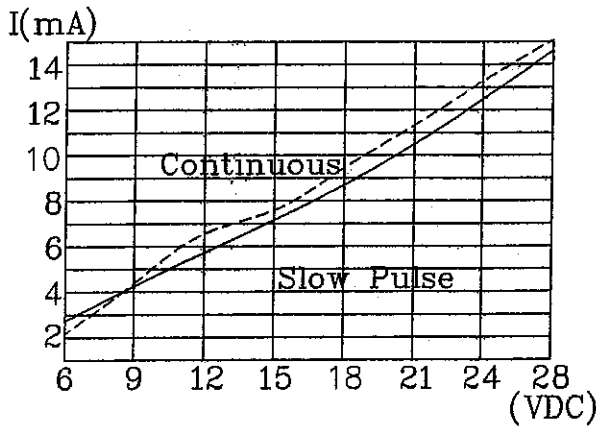

Unit: mm Tolerance: ± 0.5 mm

Oscillating Frequency (KHz)	3.6 \pm 0.5	
Operating Voltage (VDC)	6~28	
Current Consumption at 12 VDC (mA)	Maximum	8
	Typical	6
Sound Pressure Level at 12VDC/30cm (dB)	Minimum	82
	Typical	92
Tone(Continueous + Slow Pulse)	At 12VDC 1.2 \pm 20%Hz Slow Pulse	
Operating Temperature ($^{\circ}$ C)	-20~+60	
Storage Temperature ($^{\circ}$ C)	-30~+70	
Weight (Gram)	21.0	