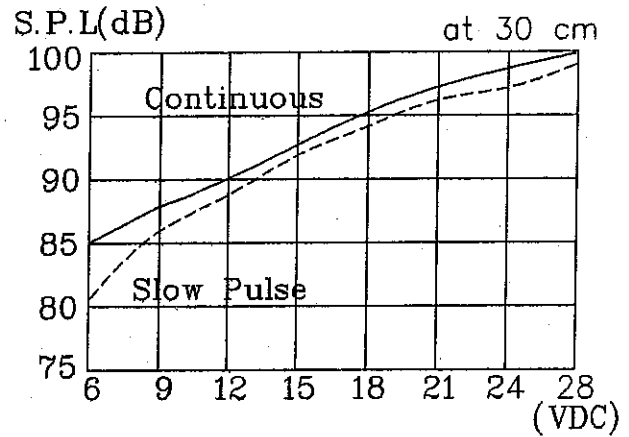

Unit: mm Tolerance: ± 0.5 mm

Oscillating Frequency (KHz)	3.6 \pm 0.5	
Operating Voltage (VDC)	6~28	
Current Consumption at 12 VDC (mA)	Maximum	8
	Typical	6
Sound Pressure Level at 12VDC/30cm (dB)	Minimum	82
	Typical	92
Tone(Continueous + Slow Pulse)	At 12VDC 1.2 \pm 20%Hz Slow Pulse	
Operating Temperature ($^{\circ}$ C)	-20~+60	
Storage Temperature ($^{\circ}$ C)	-30~+70	
Weight (Gram)	21.0	