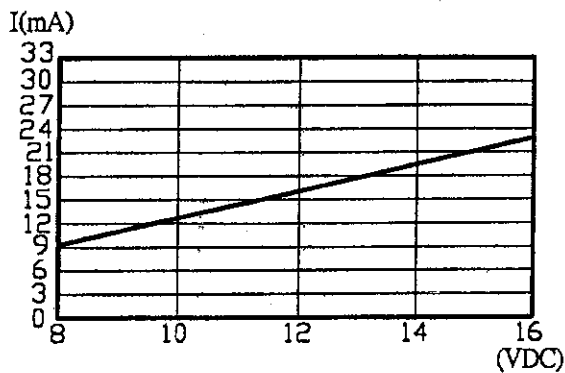

Tolerance: $\pm 0.5\text{mm}$

Operating Voltage (VDC)	8~16
Current Consumption at 12VDC(mA,maximum)	30
Sound Pressure Level at 30cm/12VDC (dB,minimum)	75
Tone	Continuous
Operating Temperature (C)	-20~+60
Storage Temperature (C)	-30~+70
Weight (Gram)	9.7

TITLE ELECTRONIC SOLID STATE AUDIO INDICATOR		PART NO. SEM-3612 (RoHS)
APPROVALS		DWG NO. SPO-1018
DRAWN: John 11/10/2007	SCALE: 1.5:1	MATERIAL ABS UL -94 1/16" HB
CHECKED: Bob 11/11/2007	UNIT: mm	
APPROVED: David 11/11/2007	EDITION: 3	
SHEET 1 OF 1		