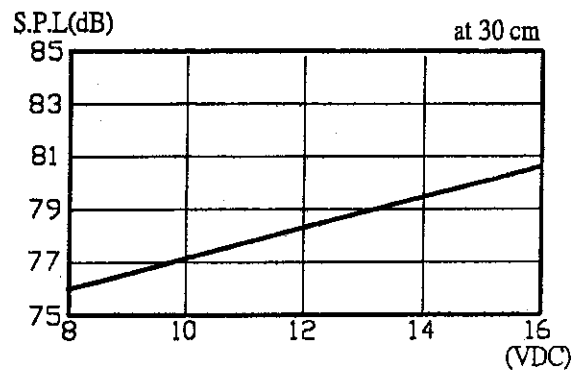

Tolerance: $\pm 0.5\text{mm}$

Operating Voltage (VDC)	8~16
Current Consumption at 12VDC(mA,maximum)	30
Sound Pressure Level at 30cm/12VDC (dB,minimum)	75
Tone	Continuous
Operating Temperature (C)	-20~+60
Storage Temperature (C)	-30~+70
Weight (Gram)	9.7

TITLE ELECTRONIC SOLID STATE AUDIO INDICATOR		PART NO. SEM-3612 (RoHS)
APPROVALS		DWG NO. SPO-1018
DRAWN: John 11/10/2007	SCALE: 1.5:1	MATERIAL ABS UL -94 1/16" HB
CHECKED: Bob 11/11/2007	UNIT: mm	
APPROVED: David 11/11/2007	EDITION: 3	
SHEET 1 OF 1		