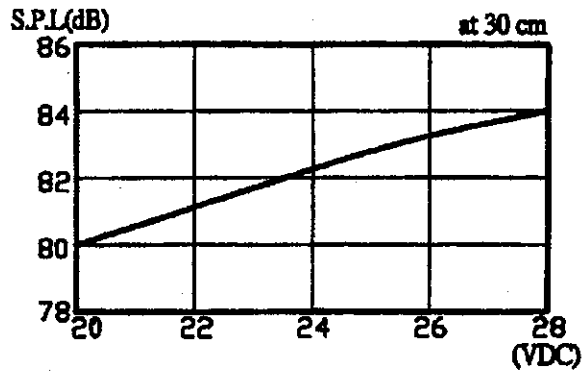

Unit:mm  
Tolerance: ±0.5mm

Operating Voltage (VDC)	20~28
Current Consumption at 24VDC(mA,maximum)	25
Sound Pressure Level at 30cm/24VDC (dB,minimum)	79
Tone	Continuous
Operating Temperature (°C)	-20~+60
Storage Temperature (°C)	-30~+70
Weight (Gram)	10