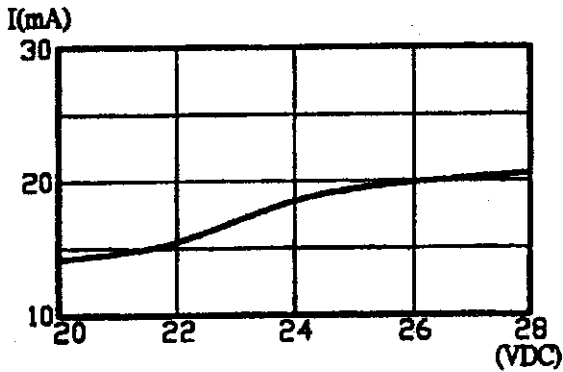

Unit:mm  
Tolerance: ±0.5mm

Operating Voltage (VDC)	20~28
Current Consumption at 24VDC(mA,maximum)	25
Sound Pressure Level at 30cm/24VDC (dB,minimum)	79
Tone	Continuous
Operating Temperature (°C)	-20~+60
Storage Temperature (°C)	-30~+70
Weight (Gram)	10