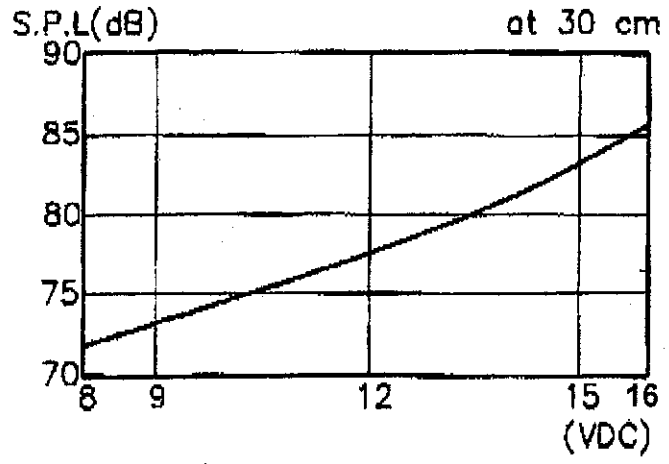

Unit:mm
Tolerance: ±0.5mm

Operating Voltage (VDC)	8~16
Current Consumption at 12VDC(mA,maximum)	30
Sound Pressure Level at 30cm/12VDC (dB,minimum)	77
Tone	Continuous
Operating Temperature (°C)	-20~+60
Storage Temperature (°C)	-30~+70
Weight (Gram)	8.5