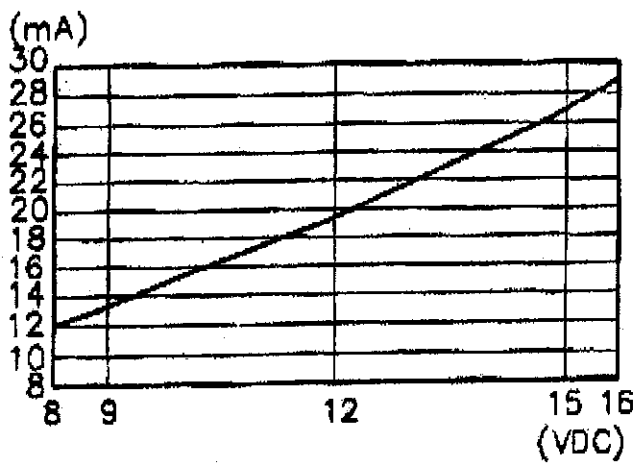

Unit:mm
Tolerance: ±0.5mm

Operating Voltage (VDC)	8~16
Current Consumption at 12VDC(mA,maximum)	30
Sound Pressure Level at 30cm/12VDC (dB,minimum)	77
Tone	Continuous
Operating Temperature (°C)	-20~+60
Storage Temperature (°C)	-30~+70
Weight (Gram)	8.5