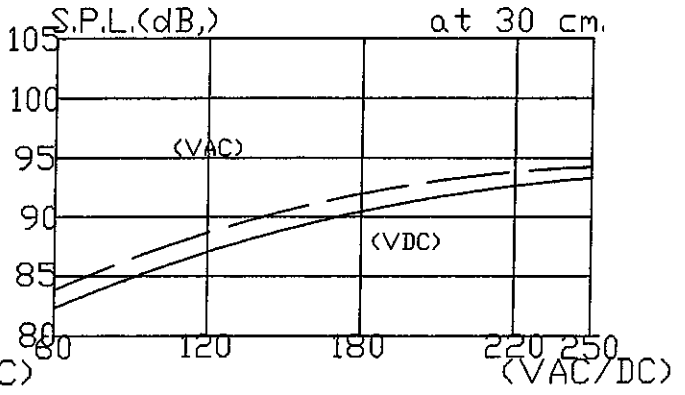

(NON-UL)

VOLUME CONTROL RANGE: 1 - 10 dB.

Oscillating Frequency(Hz)	2900±500Hz.
Operating Voltage(VDC/VAC)	60 - 250
Tone	Continuous
Operating Temperature(°)	-20~+60
Storage Temperature(°)	-30~+70
Weight (Gram)	48