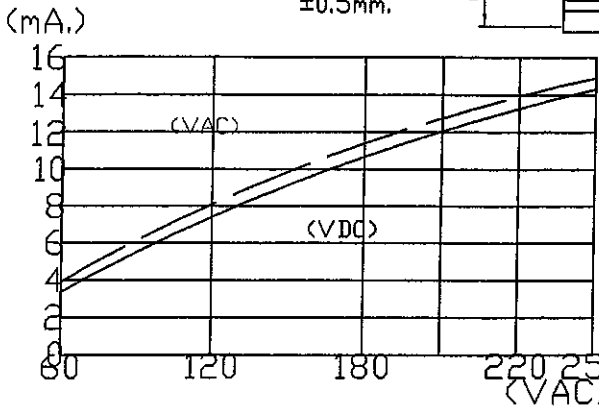

(NON-UL)

VOLUME CONTROL RANGE: 1 - 10 dB.

Oscillating Frequency(Hz)	2900±500Hz.
Operating Voltage(VDC/VAC)	60 - 250
Tone	Continuous
Operating Temperature(°)	-20~+60
Storage Temperature(°)	-30~+70
Weight (Gram)	48

PIEZO AUDIO INDICATOR		PART NO.
DRAWN 2012/6/1		SU2920AN(RoHS)
UNIT: mm.		MATERIAL
EDITION: 1		
SHEET 1 OF 1		
		ABS UL-94 1/16" HB

SHOGYO INTERNATIONAL CORP.
 6851 JERICHO TURNPIKE, SYOSSET, N.Y. 11791
 TEL: (516) 921-9111 • FAX: (516) 921-3777
 www.shogyo.com