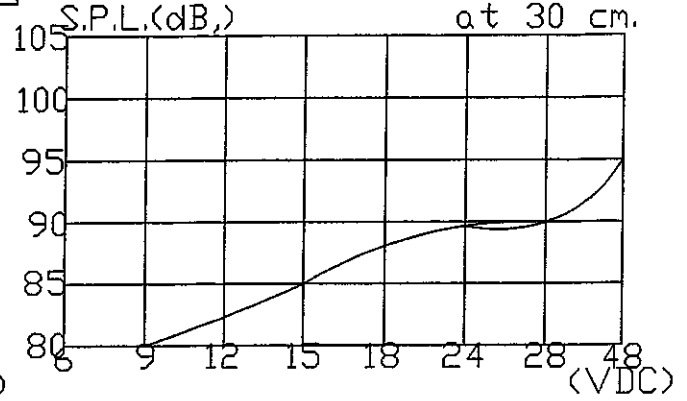

\*\*\*Panel mounting (fits 1/8" dia. panel openings up to 1/4" thick)  
VOLUME CONTROL RANGE: 1 - 10 dB.

Knurled Nut  
(NON-UL)  
at 30 cm.

Oscillating Frequency(Hz)	2900±500Hz.
Operating Voltage(VDC)	6~48
Current Consumption at 12VDC (mA.maximum)	3
Sound Pressure Level at 30cm/12VDC(dB.minimum)	80
Tone	Continuous
Operating Temperature(°)	-20~+60
Storage Temperature(°)	-30~+70
Weight (Gram)	35