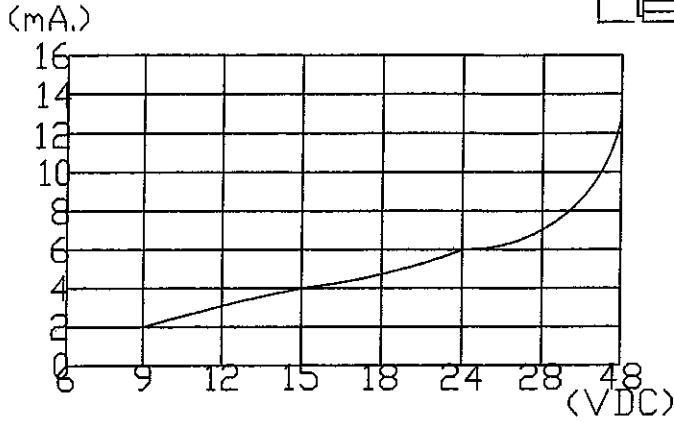

\*\*\*Panel mounting (fits 1/8" dia. panel openings up to 1/4" thick)  
VOLUME CONTROL RANGE: 1 - 10 dB.

Knurled Nut  
(NON-UL)  
at 30 cm.

Oscillating Frequency(Hz)	2900±500Hz.
Operating Voltage(VDC)	6~48
Current Consumption at 12VDC (mA.maximum)	3
Sound Pressure Level at 30cm/12VDC(dB.minimum)	80
Tone	Continuous
Operating Temperature(°)	-20~+60
Storage Temperature(°)	-30~+70
Weight (Gram)	35