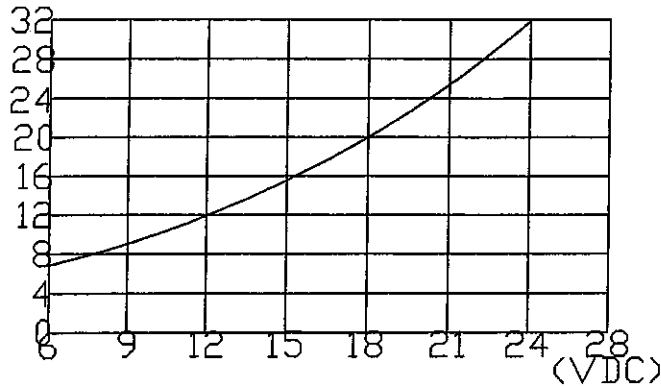

(mA.) VOLUME CONTROL RANGE: 1 - 10 dB.

Oscillating Frequency(Hz)	2900±500Hz.
Operating Voltage(VDC)	6~28
Current Consumption at 12VDC (mA.maximum)	12
Sound Pressure Level at 30cm/12VDC(dB.minimum)	92
Tone	Continuous
Operating Temperature(°)	-20~+60
Storage Temperature(°)	-30~+70
Weight (Gram)	36