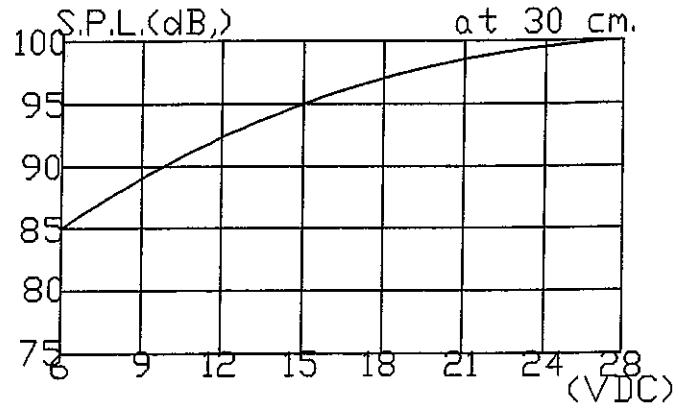

(mA.) VOLUME CONTROL RANGE: 1 - 10 dB.

Oscillating Frequency(Hz)	2900±500Hz.
Operating Voltage(VDC)	6~28
Current Consumption at 12VDC (mA.maximum)	12
Sound Pressure Level at 30cm/12VDC(dB.minimum)	92
Tone	Continuous
Operating Temperature(°)	-20~+60
Storage Temperature(°)	-30~+70
Weight (Gram)	36