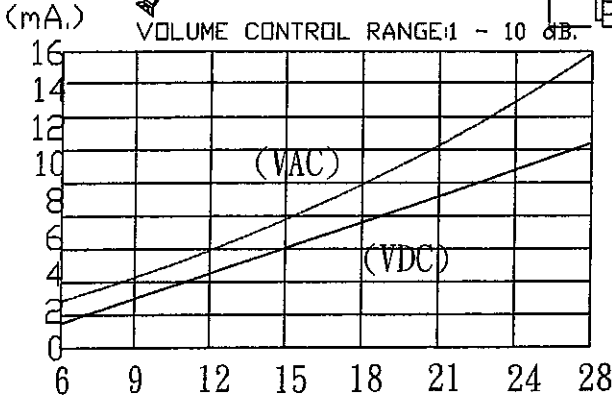

\*\*\*Panel mounting (fits 1/8" dia. panel openings up to 1/4" thick)

(NON-UL)

Oscillating Frequency(Hz)	2900±500Hz.
Operating Voltage(VDC/VAC)	6 - 28V.
Tone	Continuous
Operating Temperature(°)	-20~+60
Storage Temperature(°)	-30~+70
Weight (Gram)	33.8