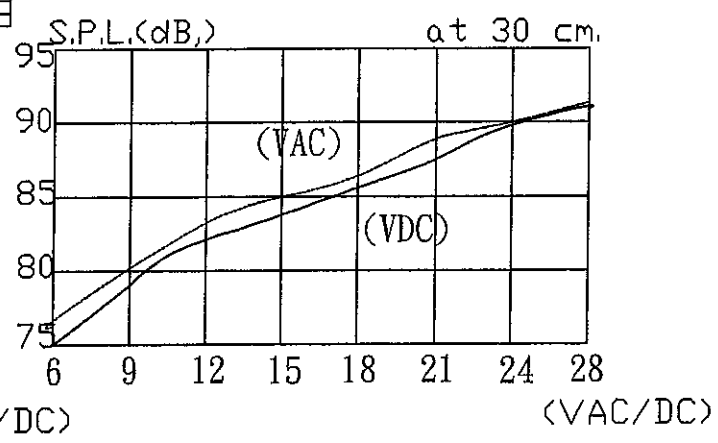

\*\*\*Panel mounting (fits 1/8" dia. panel openings up to 1/4" thick)

(NON-UL)

Oscillating Frequency(Hz)	2900±500Hz.
Operating Voltage(VDC/VAC)	6 - 28V.
Tone	Continuous
Operating Temperature(°)	-20~+60
Storage Temperature(°)	-30~+70
Weight (Gram)	33.8