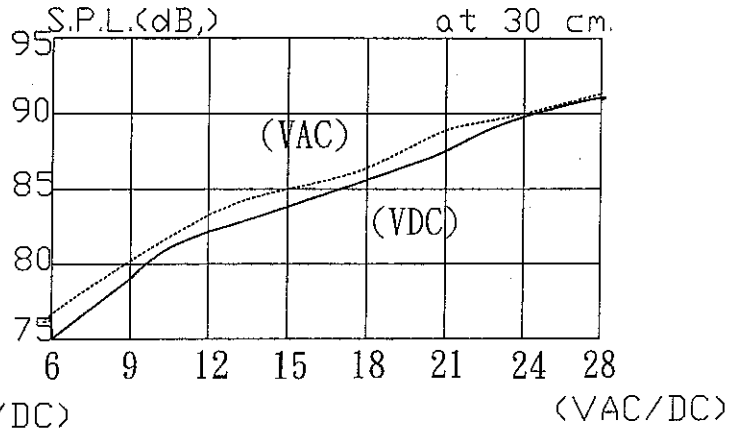

VOLUME CONTROL RANGE: 1 - 10 dB.
 ***Panel mounting (fits 1 1/8" dia. panel openings up to 1/4" thick) (NON-UL)

Oscillating Frequency(Hz)	2900±500Hz.
Operating Voltage(VDC/VAC)	6 - 28V.
Tone	Slow Pulse(1.2Hz.)
Operating Temperature(°)	-20~+60
Storage Temperature(°)	-30~+70
Weight (Gram)	33.8