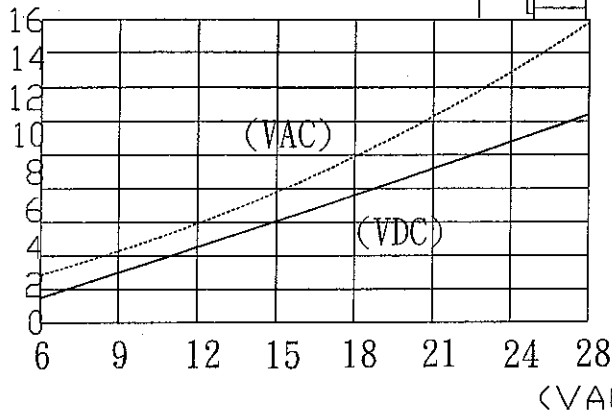

VOLUME CONTROL RANGE: 1 - 10 dB.
 ***Panel mounting (fits 1 1/8" dia. panel openings up to 1/4" thick) (NON-UL)

Oscillating Frequency(Hz)	2900±500Hz.
Operating Voltage(VDC/VAC)	6 - 28V.
Tone	Slow Pulse(1.2Hz.)
Operating Temperature(°)	-20~+60
Storage Temperature(°)	-30~+70
Weight (Gram)	33.8