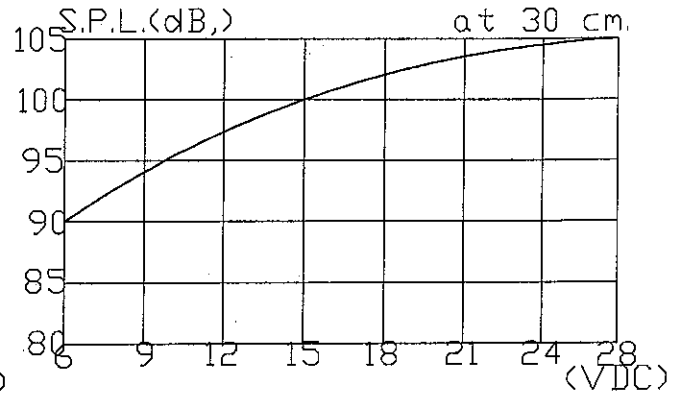

Unit:mm.

Tolerance:
±0.5mm.

Volume Control:
From 1 - 10 dB.

(NON-UL)

| | |
|---|--------------------|
| Oscillating Frequency(Hz) | 2900±500Hz. |
| Operating Voltage(VDC) | 6~28 |
| Current Consumption at 12VDC (mA.maximum) | 12 |
| Sound Pressure Level at 30cm/12VDC(dB.minimum) | 92 |
| Tone | Slow Pulse(1.2Hz.) |
| Operating Temperature(°) | -20~+60 |
| Storage Temperature(°) | -30~+70 |
| Weight (Gram) | 36 |