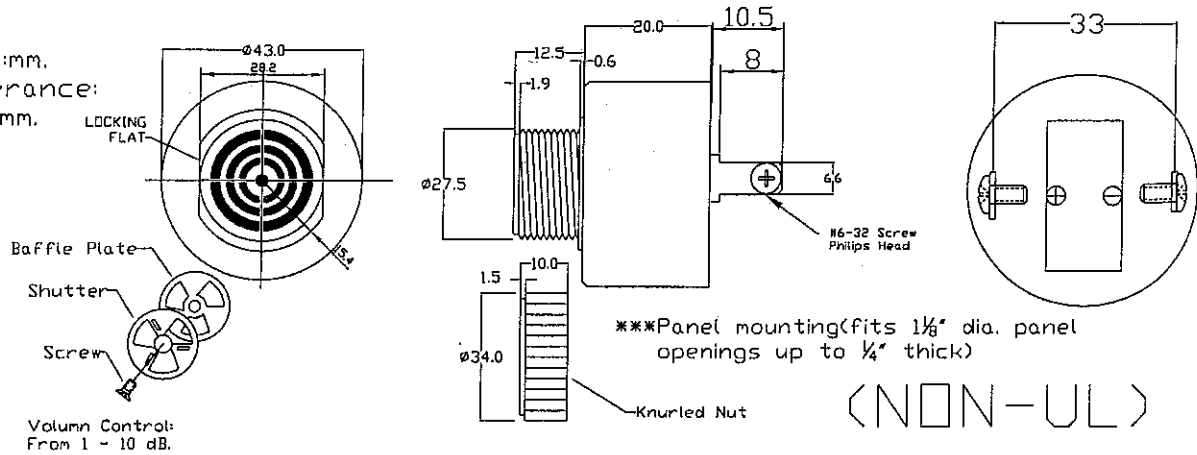

Unit:mm.

Tolerance:
±0.5mm.

Volume Control:
From 1 - 10 dB.

(NON-UL)

| | |
|---|--------------------|
| Oscillating Frequency(Hz) | 2900±500Hz. |
| Operating Voltage(VDC) | 6~28 |
| Current Consumption at 12VDC (mA.maximum) | 12 |
| Sound Pressure Level at 30cm/12VDC(dB.minimum) | 92 |
| Tone | Slow Pulse(1.2Hz.) |
| Operating Temperature(°) | -20~+60 |
| Storage Temperature(°) | -30~+70 |
| Weight (Gram) | 36 |

| | | |
|-----------------------|--|--------------------|
| PIEZO AUDIO INDICATOR | | PART NO. |
| DRAWN 2009/2/1 | | SU2953SA(ROHS) |
| UNIT: mm. | | MATERIAL |
| EDITION: 1 | | ABS UL-94 1/16" HB |
| SHEET 1 OF 1 | | |