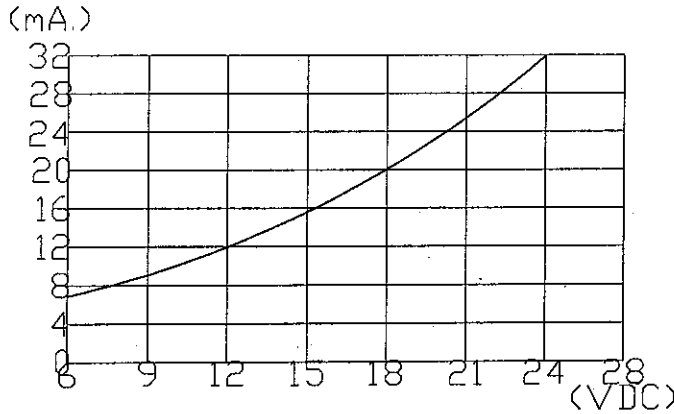

Unit:mm.

Tolerance:
±0.5mm.

Volume Control:
From 1 - 10 dB.

(NON-UL)

| | |
|---|--------------------|
| Oscillating Frequency(Hz) | 2900±500Hz. |
| Operating Voltage(VDC) | 6~28 |
| Current Consumption at 12VDC (mA.maximum) | 12 |
| Sound Pressure Level at 30cm/12VDC(dB.minimum) | 92 |
| Tone | Slow Pulse(1.2Hz.) |
| Operating Temperature(°) | -20~+60 |
| Storage Temperature(°) | -30~+70 |
| Weight (Gram) | 36 |