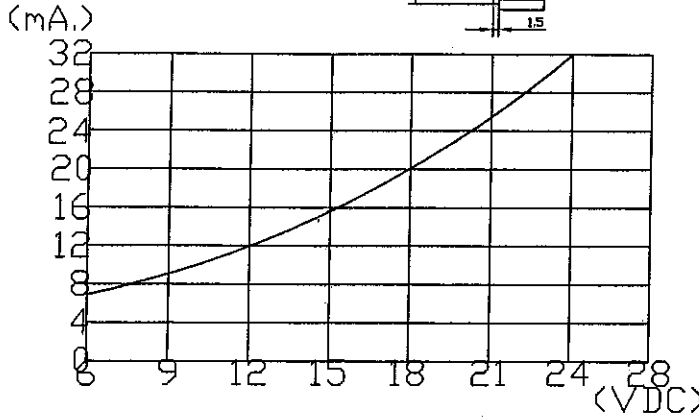

Unit:mm,
Tolerance:
±0.5mm.

Oscillating Frequency(Hz)	2900±500Hz.
Operating Voltage(VDC)	6~28
Current Consumption at 12VDC (mA.maximum)	12
Sound Pressure Level at 30cm/12VDC(dB.minimum)	95
Tone (FAST PULSE:3Hz. SLOW PULSE:1.2Hz.±20%)	CONT.+FAST PULSE +SLOW PULSE
Operating Temperature(°)	-20~+60
Storage Temperature(°)	-30~+70
Weight (Gram)	40