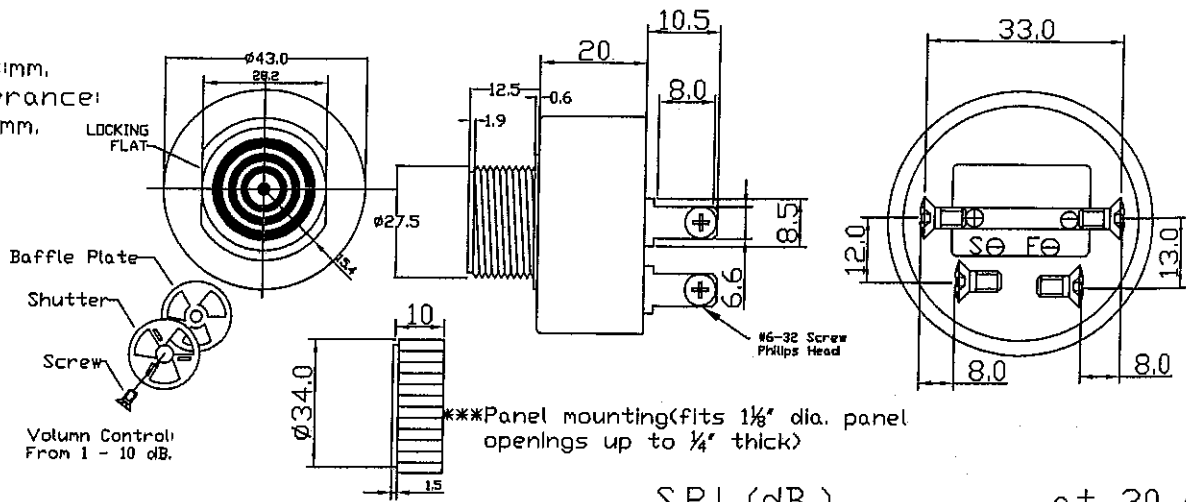

Unit:mm,
Tolerance:
±0.5mm.

Oscillating Frequency(Hz)	2900±500Hz.
Operating Voltage(VDC)	6~28
Current Consumption at 12VDC (mA.maximum)	12
Sound Pressure Level at 30cm/12VDC(dB.minimum)	95
Tone (FAST PULSE:3Hz. SLOW PULSE:1.2Hz.±20%)	CONT.+FAST PULSE +SLOW PULSE
Operating Temperature(°)	-20~+60
Storage Temperature(°)	-30~+70
Weight (Gram)	40

PIEZO AUDIO INDICATOR		PART NO.
DRAWN 2012/6/1		SU2959SA(RoHS)
UNIT: mm.		MATERIAL
EDITION: 1		ABS UL-94 1/16" HB
SHEET 1 OF 1		

SHOGYO

SHOGYO INTERNATIONAL CORP.
6851 JERICHO TURNPIKE, SYOSSET, N.Y. 11791
TEL: (516) 921-9111 • FAX: (516) 921-3777
www.shogyo.com