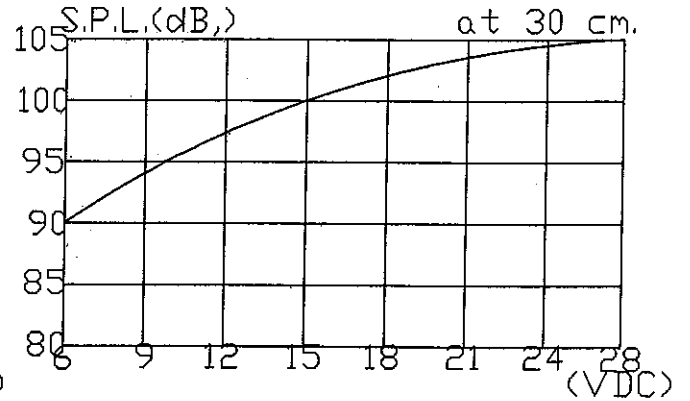

Unit:mm,
Tolerance:
±0.5mm.

Oscillating Frequency(Hz)	2900±500Hz.
Operating Voltage(VDC)	6~28
Current Consumption at 12VDC (mA.maximum)	12
Sound Pressure Level at 30cm/12VDC(dB.minimum)	95
Tone (FAST PULSE:3Hz. SLOW PULSE:1.2Hz.±20%)	CONT.+FAST PULSE +SLOW PULSE
Operating Temperature(°)	-20~+60
Storage Temperature(°)	-30~+70
Weight (Gram)	40