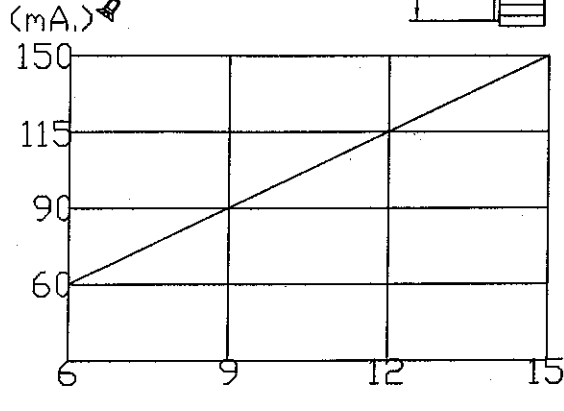

\*\*\*Panel mounting (fits 1/8" dia. panel openings up to 1/4" thick)

\*\*\*VOLUME CONTROL RANGE: 1 - 10 dB.

Oscillating Frequency(Hz)	1.2 - 4.0Khz.
Operating Voltage(VDC)	6 - 15
Tone	SWEEP
Operating Temperature(°)	-20~+60
Storage Temperature(°)	-20~+70
Weight (Gram)	68