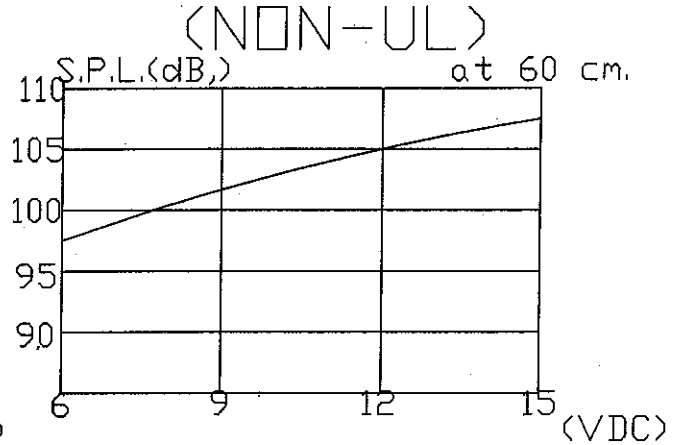

\*\*\*Panel mounting (fits 1/8" dia. panel openings up to 1/4" thick)

\*\*\*VOLUME CONTROL RANGE: 1 - 10 dB.

Oscillating Frequency(Hz)	1.2 - 4.0Khz.
Operating Voltage(VDC)	6 - 15
Tone	SWEEP
Operating Temperature(°)	-20~+60
Storage Temperature(°)	-20~+70
Weight (Gram)	68