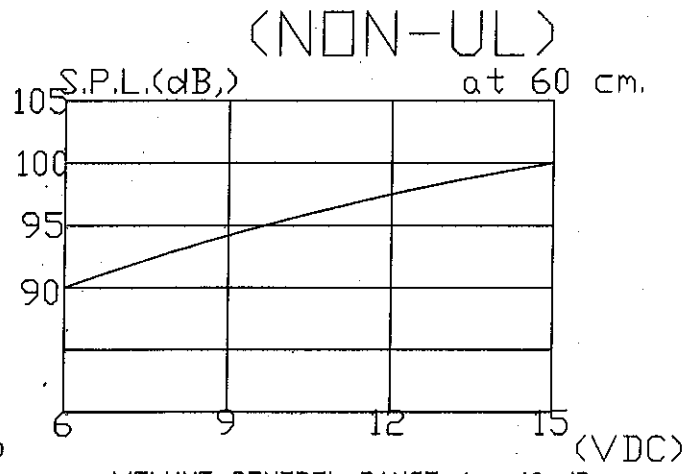

\*\*\*Panel mounting (fits 1/8" dia. panel openings up to 1/4" thick)

\*\*\*VOLUME CONTROL RANGE: 1 - 10 dB.

Oscillating Frequency(Hz)	2.2 - 3.0Khz.
Operating Voltage(VDC)	6 - 15
Tone	Hi - Low
Operating Temperature(°)	-20~+60
Storage Temperature(°)	-20~+70
Weight (Gram)	68