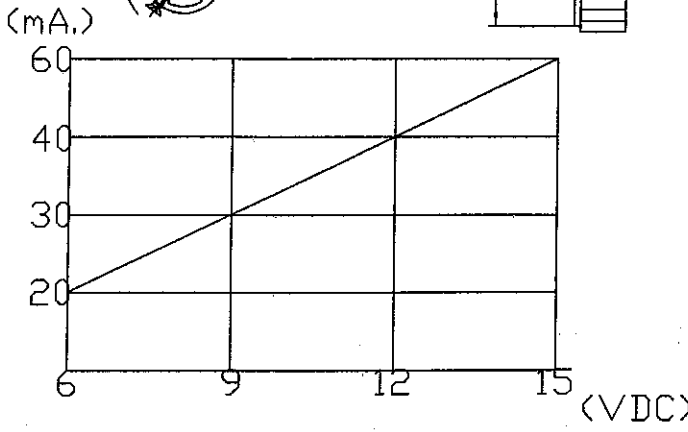

\*\*\*Panel mounting (fits 1/8" dia. panel openings up to 1/4" thick)

\*\*\*VOLUME CONTROL RANGE: 1 - 10 dB.

Oscillating Frequency(Hz)	2.2 - 3.0Khz.
Operating Voltage(VDC)	6 - 15
Tone	Hi - Low
Operating Temperature(°)	-20~+60
Storage Temperature(°)	-20~+70
Weight (Gram)	68

PIEZO AUDIO INDICATOR		PART NO.
DRAWN	2012/6/1	SU2980S(RoHS)
UNIT:	mm.	
EDITION:	1	MATERIAL
SHEET	1 OF 1	ABS UL-94 1/16" HB

**SHOGYO INTERNATIONAL CORP.**  
 6851 JERICHO TURNPIKE, SYOSSET, N.Y. 11791  
 TEL: (516) 921-9111 • FAX: (516) 921-3777  
 www.shogyo.com